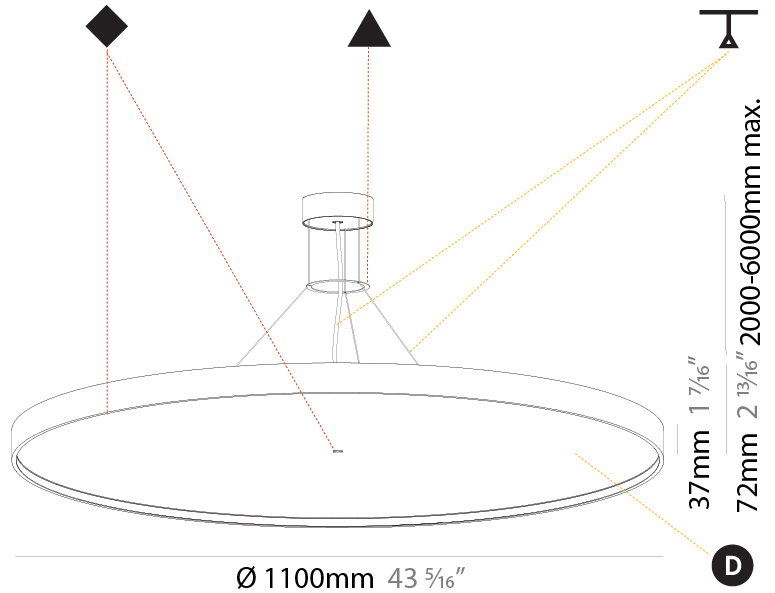

GENERAL

Series: Sign Diva
Subseries: Sign Diva
Brand: Prolicht
Division: Architectural
Mounting Type: Suspension
Mounting Location: Ceiling
Subcategory: Pendant

PHYSICAL

Shape: Round
Diameter (mm): 1100
Diameter (in): 43 ⁵/₁₆"
Height (mm): 72
Height (in): 2 ¹³/₁₆"
Light Distribution: Direct / Indirect
Weight (kg): 20.78
Weight (lbs): 45.81
Diffuser: PMMA - Opal / Micro-Prism / Sparkling Secret / Vintage Industrial
Fixture Finish: SSR / BKV / CWI / CRY / HAB / UFT / ITA / RUA / FTG / MYG / LOD / PUS / FRO / FUP / KIA / POP / BLS / SPG / MEY / GOH / GUM / CHC / COM / ABZ / JAG / OBR / MOS / ROR
Fixture Material: Extruded Aluminum / Steel
Cable Details: 2,000mm/78 3/4" or 6,000mm/236 1/4" Transparent Cable

ELECTRICAL

Lamp Type: LED (Zhaga Standard)
Input Wattage (W): 169.4 / 28.6
Total Output Wattage (W): 135 / 24
Dimming: Tri-Mode (Non-Dimming and Phase Dimming (120Vac only) and 0-10V Dimming)
Driver Included: Yes
Driver Location: Integrated
Driver Type: Constant Current - Universal
Driver Class: Class 2
Input Voltage (V): 120 - 277
Constant Current (MA): 600 / 350

LED

Color Temperature (*K): 2700 / 3000 / 3500 / 4000
Max. Delivered Lumen (lm): 20030 / 20610 / 21050 / 21480
CRI: >90 CRI
Lamp Life (hrs): 50000

OPTICAL

RATINGS AND CERTIFICATIONS

Certified By: Certified for North American Standards
IP rating: IP20

PROJECT	_____
TYPE	_____
SPECIFIER	_____
QUANTITY	_____
DATE	_____