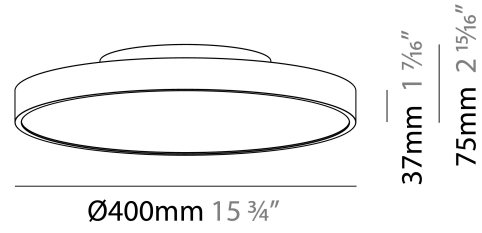

GENERAL

Series: Sign Diva
Subseries: Sign Diva
Brand: Prolicht
Division: Architectural
Mounting Type: Surface
Mounting Location: Ceiling
Subcategory: Ambient

PHYSICAL

Shape: Round
Diameter (mm): 400
Diameter (in): 15 3/4
Height (mm): 75
Height (in): 2 15/16
Light Distribution: Direct / Indirect
Weight (kg): 2.302
Weight (lbs): 5.075
Diffuser: Direct - PMMA - Opal/Micro-Prism/Sparkling Secret/Vintage Industrial with Shine Ring / Indirect - White/Yellow/Orange/Red/Blue/Green
Fixture Finish: SSR / BKV / CWI / CRY / HAB / UFT / ITA / RUA / FTG / MYG / LOD / PUS / FRO / FUP / KIA / POP / BLS / SPG / MEY / GOH / GUM / CHC / COM / ABZ / JAG / OBR / MOS / ROR
Fixture Material: Extruded Aluminum / Steel

ELECTRICAL

Lamp Type: LED (Zhaga Standard)
Input Wattage (W): 19.8
Total Output Wattage (W): 16
Dimming: Tri-Mode (Non-Dimming and Phase Dimming (120Vac only) and 0-10V Dimming)
Driver Included: Yes
Driver Location: Integrated
Driver Type: Constant Current - Universal
Driver Class: Class 2
Input Voltage (V): 120 - 277
Constant Current (MA): 500

LED

Color Temperature (*K): 3000 / 3500 / 4000
Max. Delivered Lumen (lm): 2280 / 2313 / 2360
CRI: >90 CRI
Lamp Life (hrs): 50000

OPTICAL

RATINGS AND CERTIFICATIONS

Certified By: Certified for North American Standards
IP rating: IP20